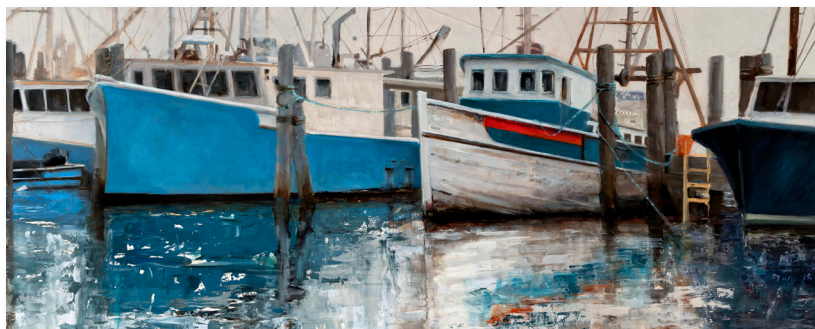

Summer Art Sizzles on the Beaufort Waterfront

The Inlet Inn invites one and all to a summer exhibition at their Lookout Lounge.

This exhibit showcases a trio of talented area artists: **Donna Lee Nyzio**, **Georgia Mason**, and **Jill Eberle**. Each artist weaves shape, color, and form together to create paintings in distinct styles.

Donna, a signature member of the American Society of Marine Artists, celebrates the coastal trades and wildlife of the shores in our region and beyond.

Georgia, a signature member of the National Watercolor Society, experiments with color, layers, and textures in an abstract impressionist approach.

Jill, a New Bernian who taught for over a decade at East Carolina University, focuses on the figure, portraits, and implied narratives.

Additional artwork can be viewed at each artist's website.

This diverse offering is free and open to the public beginning on July 12th.

The Inlet Inn is located at 601 Front Street, Beaufort.

Call the Inn at 252-728-3600 for more information.

Blue Belles
Donna Lee Nyzio | www.paintedworld.com

Selected for Mid-Atlantic 2021

Congratulations to **Jan Hoppe!**

Jan's painting, *Hold the Line*, was juried into the regional H2O Mid-Atlantic art show in Virginia Beach, VA.

See more of Jan's paintings at JanHoppe.com