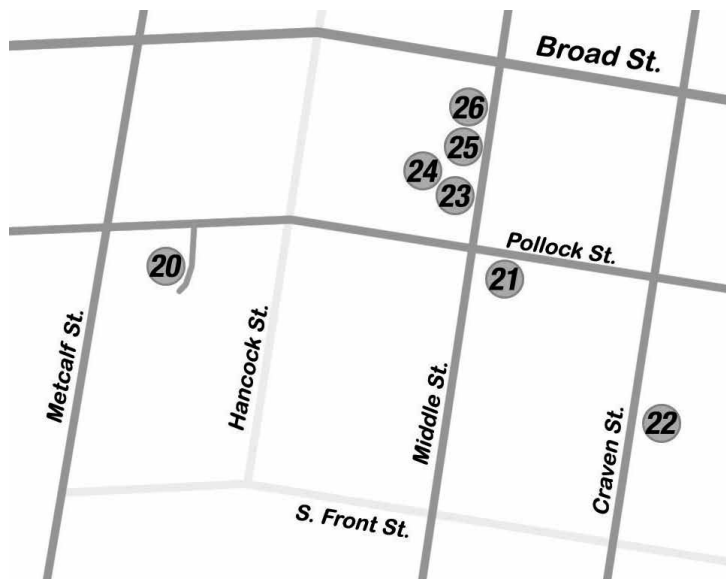

DOWNTOWN NEW BERN

20

507 Pollock St. Suite 3

*Brenda Gear
Donna Slade
Catherine Thornton
Vicki Vitale
Martha Williams*

24

309 Middle Street

*Susan Cheatham
Heide Lock
Belinda Scheber
Joyce Stratton*

21

327 Pollock St. No. 6

Julie Larick

25

311 Middle Street

*The Harrison Center
Chris Carroll
Sherry Clark
William Gehlert
Karla Kulp
Cindy Polo*

Open
Saturday
Only

22

220 Craven Street

Rachel Burger

23

309 Middle Street

*Community Artists
Gallery & Studios*

Open
Saturday
Only

26

321 Middle Street

Downtown Art Studio