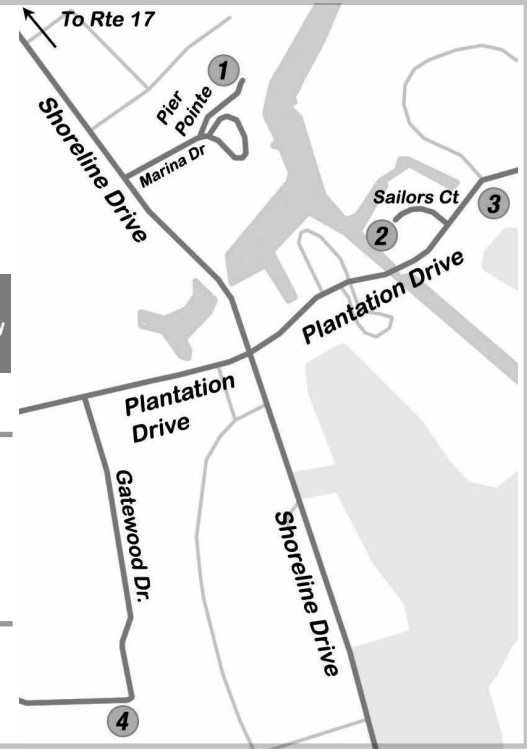

RIVERBEND

1 47 Pier Point
Patty Smithwick

2 114 Sailors Ct.
Karen Schaaf

Open Saturday Only

3 901 Plantation Drive
Chris Provard
Wendy Johnson
Karen Rawson

4 286 Gatewood Drive
Noreen Jekel

MIDTOWN

5 3414 Colony Drive
Linda Sura

TRENT WOODS

GHENT & POLLOCK ST.

11

1820 Trent Blvd.

Shelley Mathiot

Open
Saturday
Only

13

1506 Trent Blvd.

14

1407A Rhem Ave.

Dara Morgan

HISTORIC DISTRICT & RIVERSIDE

16

1809 High St.

Angela Humphries

18

327 Pollock St. No. 6

Julie Larick

25

311 Middle Street

*The Harrison Center
Chris Carroll
Sherry Clark
William Gehlert
Karla Kulp
Cindy Polo*

Open
Saturday
Only

22

220 Craven Street