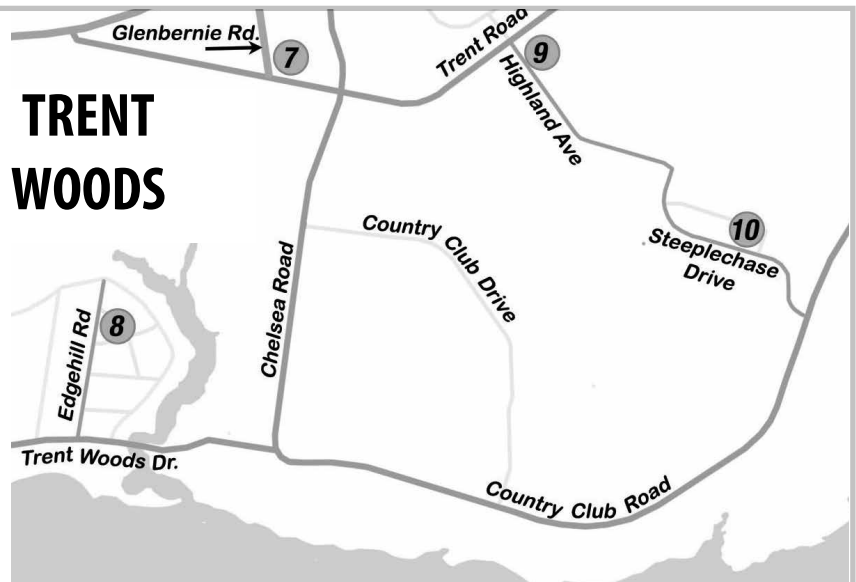

RIVERBEND

1 47 Pier Point
Patty Smithwick

2 114 Sailors Ct.
Karen Schaaf

Open Saturday Only

3 901 Plantation Drive
Chris Provard
Wendy Johnson
Karen Rawson

4 286 Gatewood Drive
Noreen Jekel

MIDTOWN

5 3414 Colony Drive
Linda Sura

TRENT WOODS

GHENT & POLLOCK ST.

11

1820 Trent Blvd.

Shelley Mathiot

Open
Saturday
Only

13

1506 Trent Blvd.

14

1407A Rhem Ave.

Dara Morgan

HISTORIC DISTRICT & RIVERSIDE

16

1809 High St.

Angela Humphries

18

624 East Front St.

Steve Love

17

406 Guion St.

*Shop Class
J Burger
Jim Karl*

19

514 Metcalf St.

*Donna Hodgins
Cory Hunter*