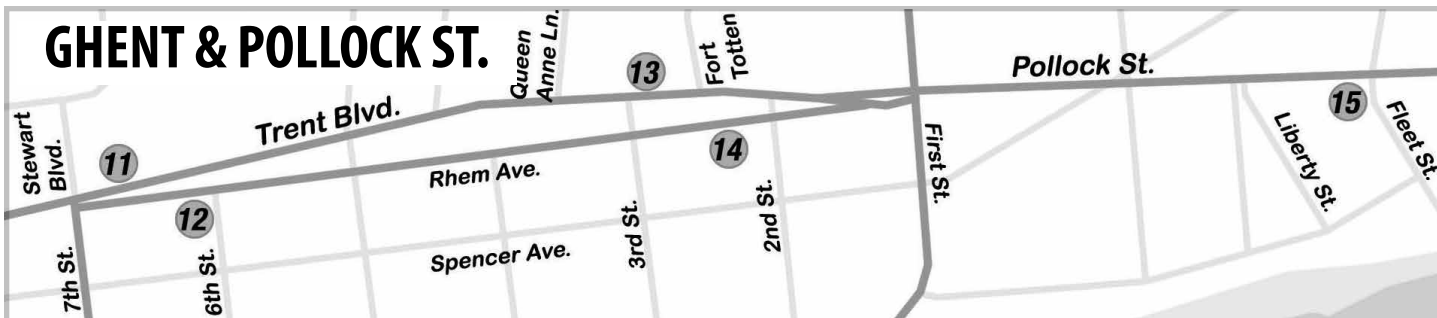

GHENT & POLLOCK ST.

11

1820 Trent Blvd.

Shelley Mathiot

Open
Saturday
Only

13

1506 Trent Blvd.

Paula Hissett

15

901A Pollock Street

*Jill Eberle
Audrey Cushman
Marsha Laird
Jane Erwin*

Open
Saturday
Only

12

1801 Rhem Avenue

*Janet Francoeur
Carol Tokarski*

14

1407A Rhem Ave.

Dara Morgan