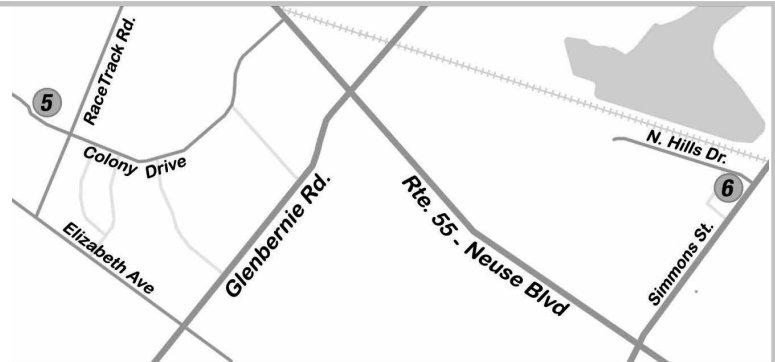

MIDTOWN

5 3414 Colony Drive
Linda Sura

6 2401 North Hills Dr.
Tim Fitzgerald